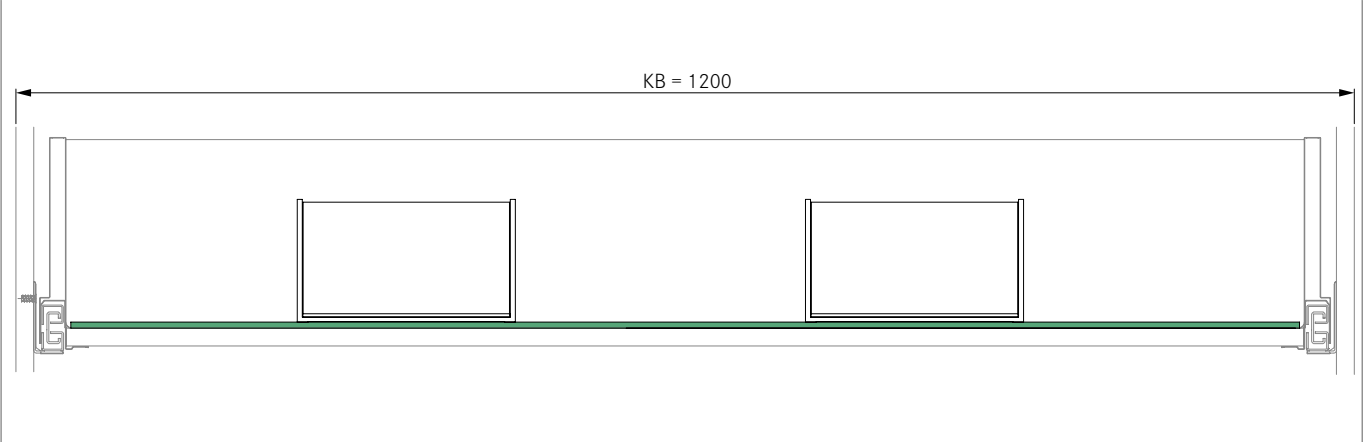

TAVINEA 91, CABINET WIDTH 900 – CAN BE CUT TO LENGTH UP TO KB 650

Mat cutting dimensions

Cabinet width (KB)	Mat cutting dimensions
900 mm	-
850 mm	- 50 mm
800 mm	- 100 mm
750 mm	- 150 mm
700 mm	- 200 mm
650 mm	- 250 mm

Note:
The width and depth of the Tavinea 91 KB-900 set are exactly coordinated with the NOVA PRO drawers with a cabinet width (KB) of 900 mm. For different cabinet widths – from 650 to 899 mm – the width of the so-called customised carpet (CC) must be reduced or cut to size (refer to the table on the left).

TAVINEA 91, CABINET WIDTH 1200 – CAN BE CUT TO LENGTH UP TO KB 950

Mat cutting dimensions

Cabinet width (KB)	Mat cutting dimensions	Note: The width and depth of the Tavinea 91 KB-1200 set are exactly coordinated with the NOVA PRO drawers with a cabinet width (KB) of 1200 mm. For different cabinet widths – from 900 to 1199 mm – the width of the so-called customised carpet (CC) must be reduced or cut to size (refer to the table on the left).
1200 mm	-	
1150 mm	- 50 mm	
1100 mm	- 100 mm	
1050 mm	- 150 mm	
1000 mm	- 200 mm	
950 mm	- 250 mm	