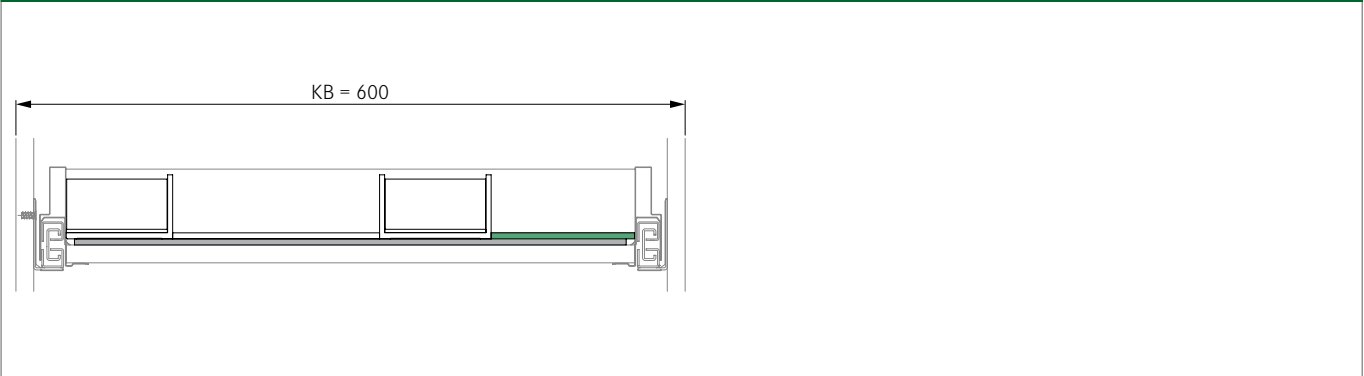

TAVINEA 91 INSTALLATION INFORMATION

Vertical, height 55 mm

TAVINEA 91, CABINET WIDTH 450 – CAN BE CUT TO LENGTH UP TO KB 300

Mat cutting dimensions

Cabinet width (KB)	Mat cutting dimensions
450 mm	-
400 mm	- 50 mm
350 mm	- 100 mm
300 mm	- 150 mm

Note:

The width and depth of the Tavinea 91 KB-450 set are exactly coordinated with the NOVA PRO drawers with a cabinet width (KB) of 450 mm. For different cabinet widths – from 300 to 449 mm – the width of one of the non-slip carpets, the so-called customised carpet (CC), and the base mat (BM) must be shortened or cut to size (refer to the table on the left).

TAVINEA 91, CABINET WIDTH 600 – CAN BE CUT TO LENGTH UP TO KB 500

Mat cutting dimensions

Cabinet width (KB)	Mat cutting dimensions
600 mm	-
550 mm	- 50 mm
500 mm	- 100 mm

Note:

The width and depth of the Tavinea 91 KB-600 set are exactly coordinated with the NOVA PRO drawers with a cabinet width (KB) of 600 mm. For different cabinet widths – from 500 to 599 mm – the width of one of the non-slip carpets, the so-called customised carpet (CC), and the base mat (BM) must be shortened or cut to size (refer to the table on the left).

TAVINEA 91, CABINET WIDTH 900 – CAN BE CUT TO LENGTH UP TO KB 650

Mat cutting dimensions

Cabinet width (KB)	Mat cutting dimensions	Note: The width and depth of the Tavinea 91 KB-900 set are exactly coordinated with the NOVA PRO drawers with a cabinet width (KB) of 900 mm. For different cabinet widths – from 650 to 899 mm – the width of one of the non-slip carpets, the so-called customised carpet (CC), and the base mat (BM) must be shortened or cut to size (refer to the table on the left).
900 mm	-	
850 mm	- 50 mm	
800 mm	- 100 mm	
750 mm	- 150 mm	
700 mm	- 200 mm	
650 mm	- 250 mm	