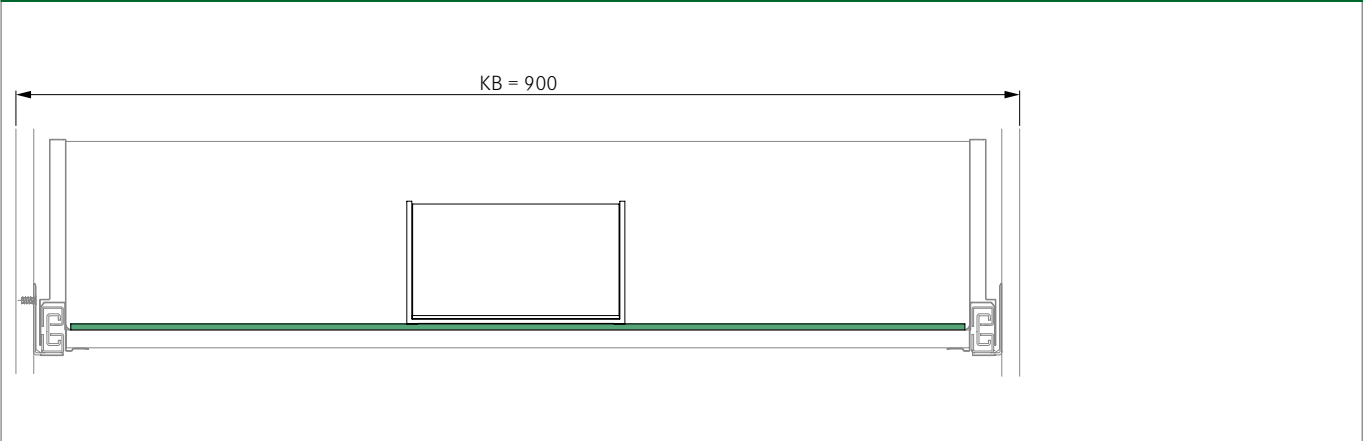

TAVINEA 91, CABINET WIDTH 900 – CAN BE CUT TO LENGTH UP TO KB 650

Mat cutting dimensions

Cabinet width (KB)	Mat cutting dimensions
900 mm	-
850 mm	- 50 mm
800 mm	- 100 mm
750 mm	- 150 mm
700 mm	- 200 mm
650 mm	- 250 mm

Note:
The width and depth of the Tavinea 91 KB-900 set are exactly coordinated with the NOVA PRO drawers with a cabinet width (KB) of 900 mm. For different cabinet widths – from 650 to 899 mm – the width of the so-called customised carpet (CC) must be reduced or cut to size (refer to the table on the left).