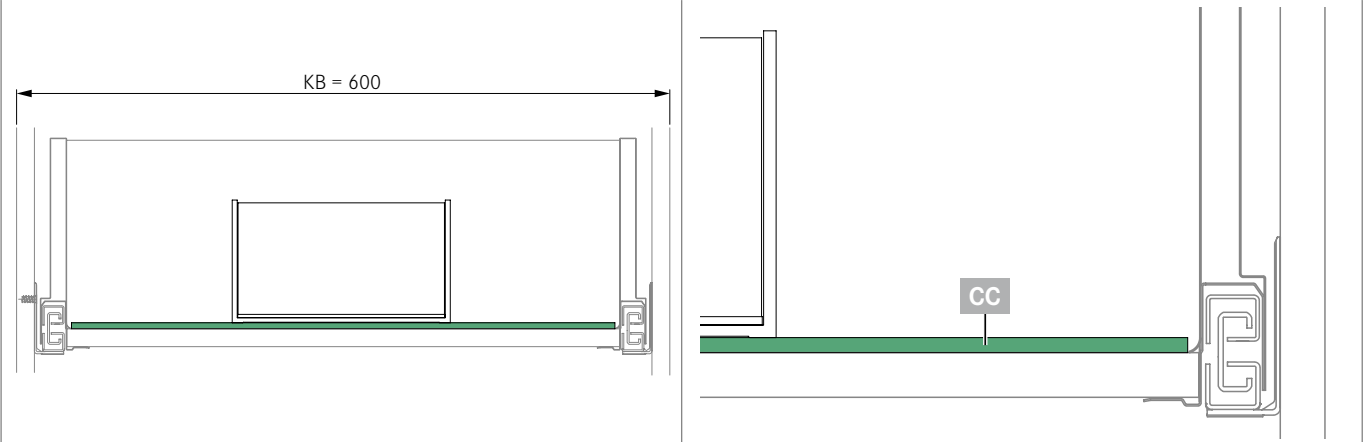

TAVINEA 91, CABINET WIDTH 1200 – CAN BE CUT TO LENGTH UP TO KB 950

Mat cutting dimensions

Cabinet width (KB)	Mat cutting dimensions	Note: The width and depth of the Tavinea 91 KB-1200 set are exactly coordinated with the NOVA PRO drawers with a cabinet width (KB) of 1200 mm. For different cabinet widths – from 950 to 1199 mm – the width of one of the non-slip carpets, the so-called customised carpet (CC), and the base mat (BM) must be shortened or cut to size (refer to the table on the left).
1200 mm	-	
1150 mm	- 50 mm	
1100 mm	- 100 mm	
1050 mm	- 150 mm	
1000 mm	- 200 mm	
950 mm	- 250 mm	

LEGEND

BM	Base mat
CC	Customised carpet
KB	Cabinet width

TAVINEA 91 INSTALLATION INFORMATION

Vertical, height 110 mm

TAVINEA 91, CABINET WIDTH 600 – CAN BE CUT TO LENGTH UP TO KB 300

Mat cutting dimensions

Cabinet width (KB)	Mat cutting dimensions
600 mm	-
550 mm	- 50 mm
500 mm	- 100 mm
450 mm	- 150 mm
400 mm	- 200 mm
350 mm	- 250 mm
300 mm	- 300 mm

Note:
The width and depth of the Tavinea 91 KB-600 set are exactly coordinated with the NOVA PRO drawers with a cabinet width (KB) of 600 mm. For different cabinet widths – from 300 to 599 mm – the width of the so-called customised carpet (CC) must be reduced or cut to size (refer to the table on the left).

TAVINEA 91, CABINET WIDTH 900 – CAN BE CUT TO LENGTH UP TO KB 650

Mat cutting dimensions

Cabinet width (KB)	Mat cutting dimensions
900 mm	-
850 mm	- 50 mm
800 mm	- 100 mm
750 mm	- 150 mm
700 mm	- 200 mm
650 mm	- 250 mm