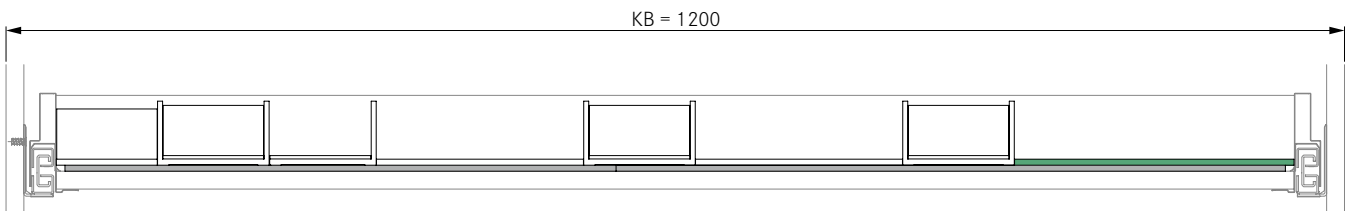

TAVINEA 91, CABINET WIDTH 900 – CAN BE CUT TO LENGTH UP TO KB 650

Mat cutting dimensions

Cabinet width (KB)	Mat cutting dimensions	Note: The width and depth of the Tavinea 91 KB-900 set are exactly coordinated with the NOVA PRO drawers with a cabinet width (KB) of 900 mm. For different cabinet widths – from 650 to 899 mm – the width of one of the non-slip carpets, the so-called customised carpet (CC), and the base mat (BM) must be shortened or cut to size (refer to the table on the left).
900 mm	-	
850 mm	- 50 mm	
800 mm	- 100 mm	
750 mm	- 150 mm	
700 mm	- 200 mm	
650 mm	- 250 mm	

TAVINEA 91, CABINET WIDTH 1200 – CAN BE CUT TO LENGTH UP TO KB 950

Mat cutting dimensions

Cabinet width (KB)	Mat cutting dimensions	Note: The width and depth of the Tavinea 91 KB-1200 set are exactly coordinated with the NOVA PRO drawers with a cabinet width (KB) of 1200 mm. For different cabinet widths – from 950 to 1199 mm – the width of one of the non-slip carpets, the so-called customised carpet (CC), and the base mat (BM) must be shortened or cut to size (refer to the table on the left).
1200 mm	-	
1150 mm	- 50 mm	
1100 mm	- 100 mm	
1050 mm	- 150 mm	
1000 mm	- 200 mm	
950 mm	- 250 mm	