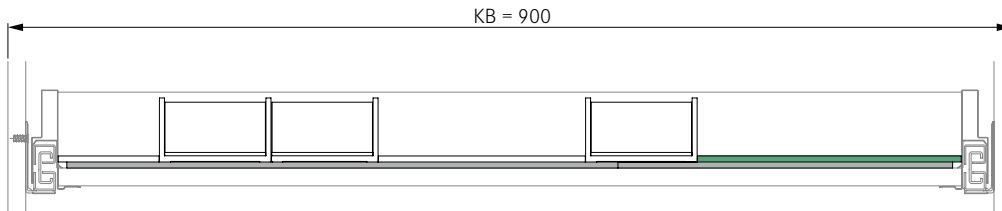

TAVINEA 91, CABINET WIDTH 600 – CAN BE CUT TO LENGTH UP TO KB 500

Mat cutting dimensions

Cabinet width (KB)	Mat cutting dimensions
600 mm	-
550 mm	- 50 mm
500 mm	- 100 mm

Note:

The width and depth of the Tavinea 91 KB-600 set are exactly coordinated with the NOVA PRO drawers with a cabinet width (KB) of 600 mm. For different cabinet widths – from 500 to 599 mm – the width of one of the non-slip carpets, the so-called customised carpet (CC), and the base mat (BM) must be shortened or cut to size (refer to the table on the left).

TAVINEA 91, CABINET WIDTH 900 – CAN BE CUT TO LENGTH UP TO KB 650

Mat cutting dimensions

Cabinet width (KB)	Mat cutting dimensions	Note: The width and depth of the Tavinea 91 KB-900 set are exactly coordinated with the NOVA PRO drawers with a cabinet width (KB) of 900 mm. For different cabinet widths – from 650 to 899 mm – the width of one of the non-slip carpets, the so-called customised carpet (CC), and the base mat (BM) must be shortened or cut to size (refer to the table on the left).
900 mm	-	
850 mm	- 50 mm	
800 mm	- 100 mm	
750 mm	- 150 mm	
700 mm	- 200 mm	
650 mm	- 250 mm	

TAVINEA 91, CABINET WIDTH 1200 – CAN BE CUT TO LENGTH UP TO KB 950

Mat cutting dimensions

Cabinet width (KB)	Mat cutting dimensions	Note: The width and depth of the Tavinea 91 KB-1200 set are exactly coordinated with the NOVA PRO drawers with a cabinet width (KB) of 1200 mm. For different cabinet widths – from 950 to 1199 mm – the width of one of the non-slip carpets, the so-called customised carpet (CC), and the base mat (BM) must be shortened or cut to size (refer to the table on the left).
1200 mm	-	
1150 mm	- 50 mm	
1100 mm	- 100 mm	
1050 mm	- 150 mm	
1000 mm	- 200 mm	
950 mm	- 250 mm	