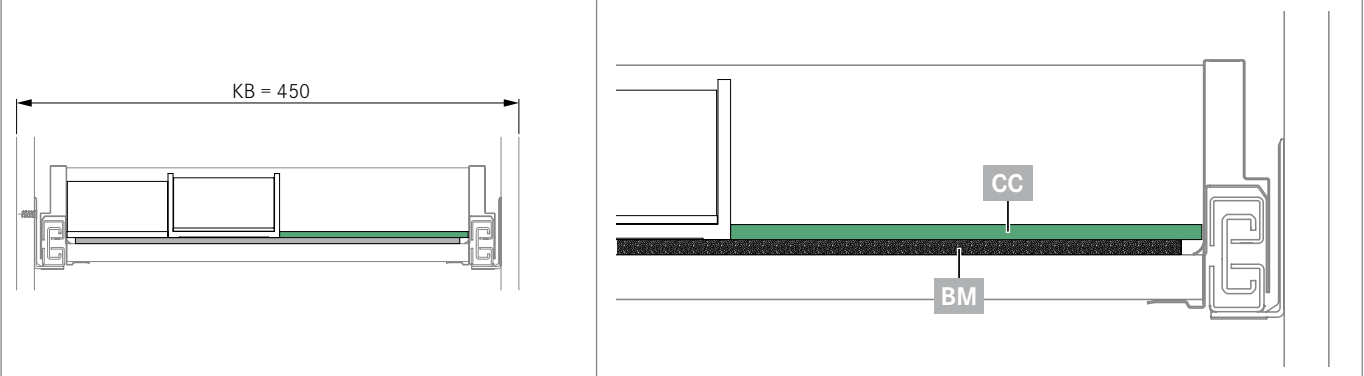

TAVINEA 91 INSTALLATION INFORMATION

Vertical, height 55 mm

TAVINEA 91, CABINET WIDTH 450 – CAN BE CUT TO LENGTH UP TO KB 300

Mat cutting dimensions

Cabinet width (KB)	Mat cutting dimensions
450 mm	-
400 mm	- 50 mm
350 mm	- 100 mm
300 mm	- 150 mm

Note:

The width and depth of the Tavinea 91 KB-450 set are exactly coordinated with the NOVA PRO drawers with a cabinet width (KB) of 450 mm. For different cabinet widths – from 300 to 449 mm – the width of one of the non-slip carpets, the so-called customised carpet (CC), and the base mat (BM) must be shortened or cut to size (refer to the table on the left).

TAVINEA 91, CABINET WIDTH 600 – CAN BE CUT TO LENGTH UP TO KB 500

Mat cutting dimensions

Cabinet width (KB)	Mat cutting dimensions
600 mm	-
550 mm	- 50 mm
500 mm	- 100 mm

Note:

The width and depth of the Tavinea 91 KB-600 set are exactly coordinated with the NOVA PRO drawers with a cabinet width (KB) of 600 mm. For different cabinet widths – from 500 to 599 mm – the width of one of the non-slip carpets, the so-called customised carpet (CC), and the base mat (BM) must be shortened or cut to size (refer to the table on the left).

TAVINEA 91, CABINET WIDTH 900 – CAN BE CUT TO LENGTH UP TO KB 650

Mat cutting dimensions

Cabinet width (KB)	Mat cutting dimensions	Note: The width and depth of the Tavinea 91 KB-900 set are exactly coordinated with the NOVA PRO drawers with a cabinet width (KB) of 900 mm. For different cabinet widths – from 650 to 899 mm – the width of one of the non-slip carpets, the so-called customised carpet (CC), and the base mat (BM) must be shortened or cut to size (refer to the table on the left).
900 mm	-	
850 mm	- 50 mm	
800 mm	- 100 mm	
750 mm	- 150 mm	
700 mm	- 200 mm	
650 mm	- 250 mm	