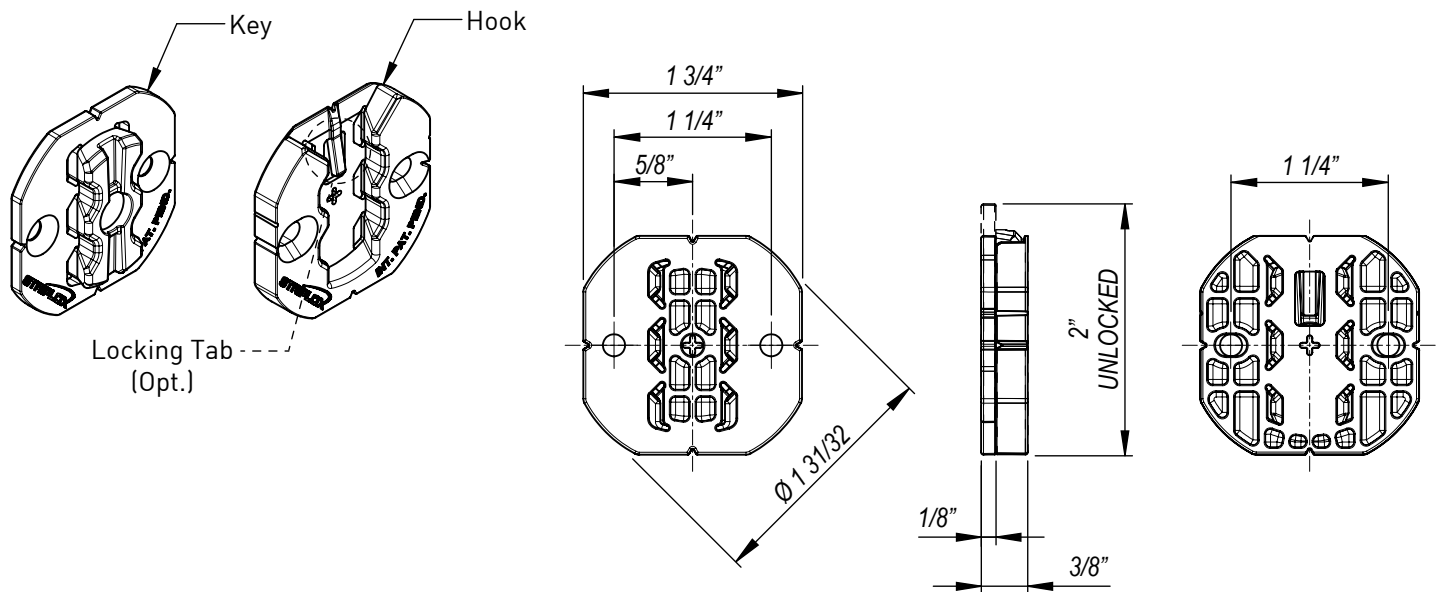

Striplox Clip 50

Rapid Assembly Systems

Mounting Data Sheet - US Version

All dimension in inches

General Dimensions

| | |
|---------------|--------------------------------|
| Material | High Strength Reinforced Nylon |
| Colour | Black |
| Fixing Method | 8g Screws or Glue |

*Ensure sufficient screw embedment in substrate.

Mounting Dimensions